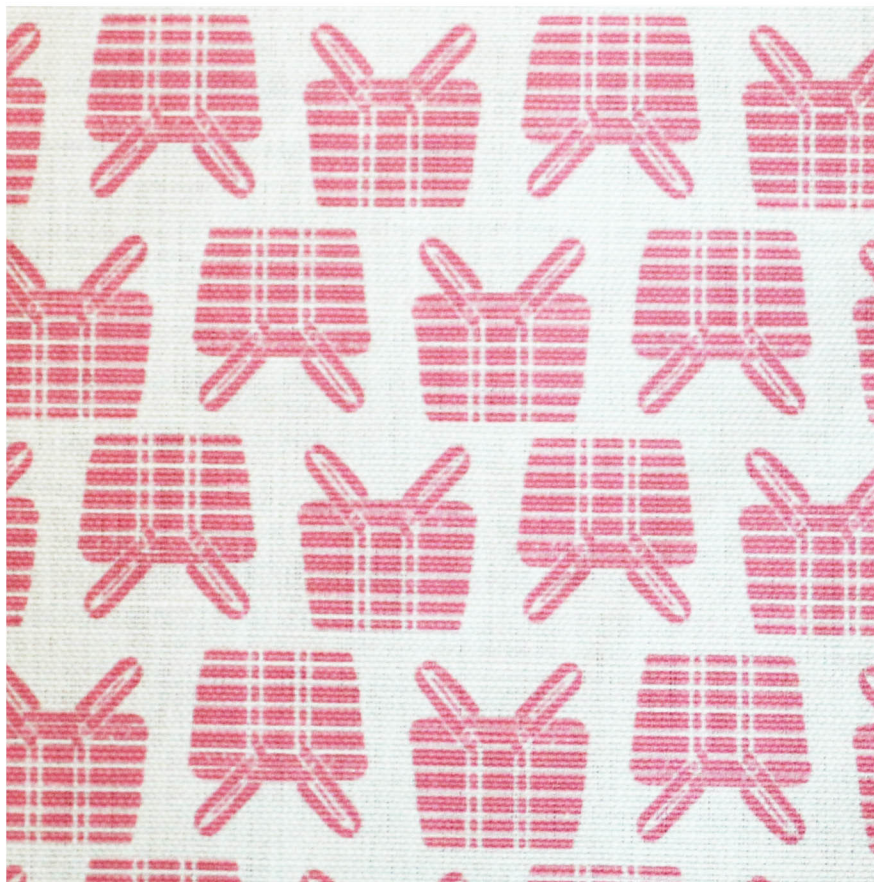

# HORTICULTURE HOUSE

130 / 10 Wicker Basket Pink

55% Linen 45% Cotton Width : 51.5" Repeat : 3.5"

51.5"

69 W. Del Mar Blvd. Pasadena, CA 91105 626.440.9227 626.440.9275 FAX

www.horticulturehouse.com